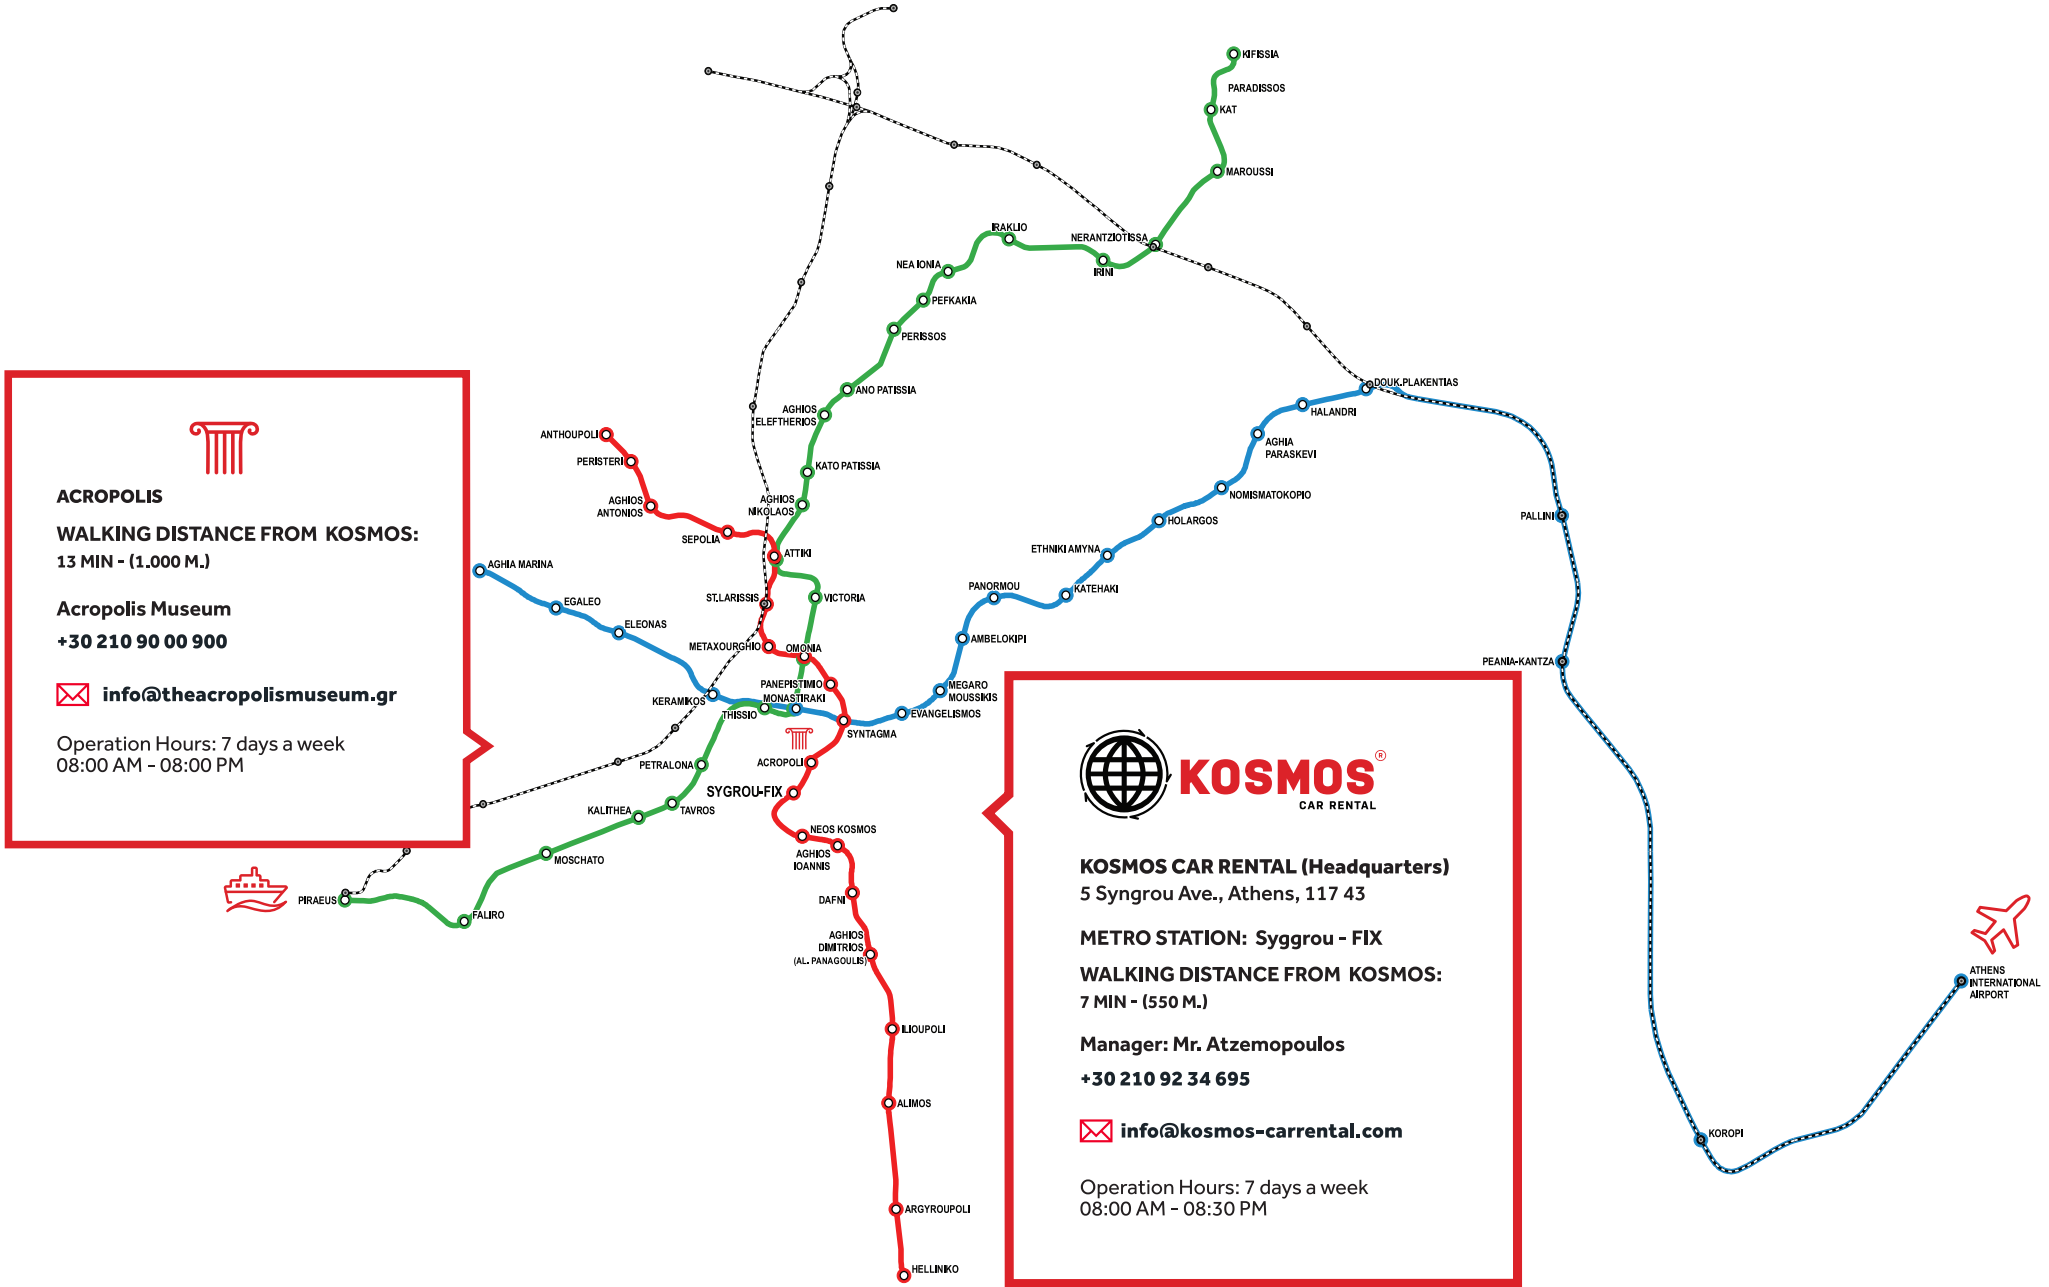

Athens Metro Map

ACROPOLIS

WALKING DISTANCE FROM KOSMOS:
13 MIN - (1.000 M.)

Acropolis Museum
+30 210 90 00 900

info@thecacropolismuseum.gr

Operation Hours: 7 days a week
08:00 AM - 08:00 PM

KOSMOS
CAR RENTAL

KOSMOS CAR RENTAL (Headquarters)
5 Syngrou Ave., Athens, 117 43

METRO STATION: Sygrou - FIX
WALKING DISTANCE FROM KOSMOS:
7 MIN - (550 M.)

Manager: Mr. Atzemopoulos
+30 210 92 34 695

info@kosmos-carrental.com

Operation Hours: 7 days a week
08:00 AM - 08:30 PM

ATHENS INTERNATIONAL AIRPORT